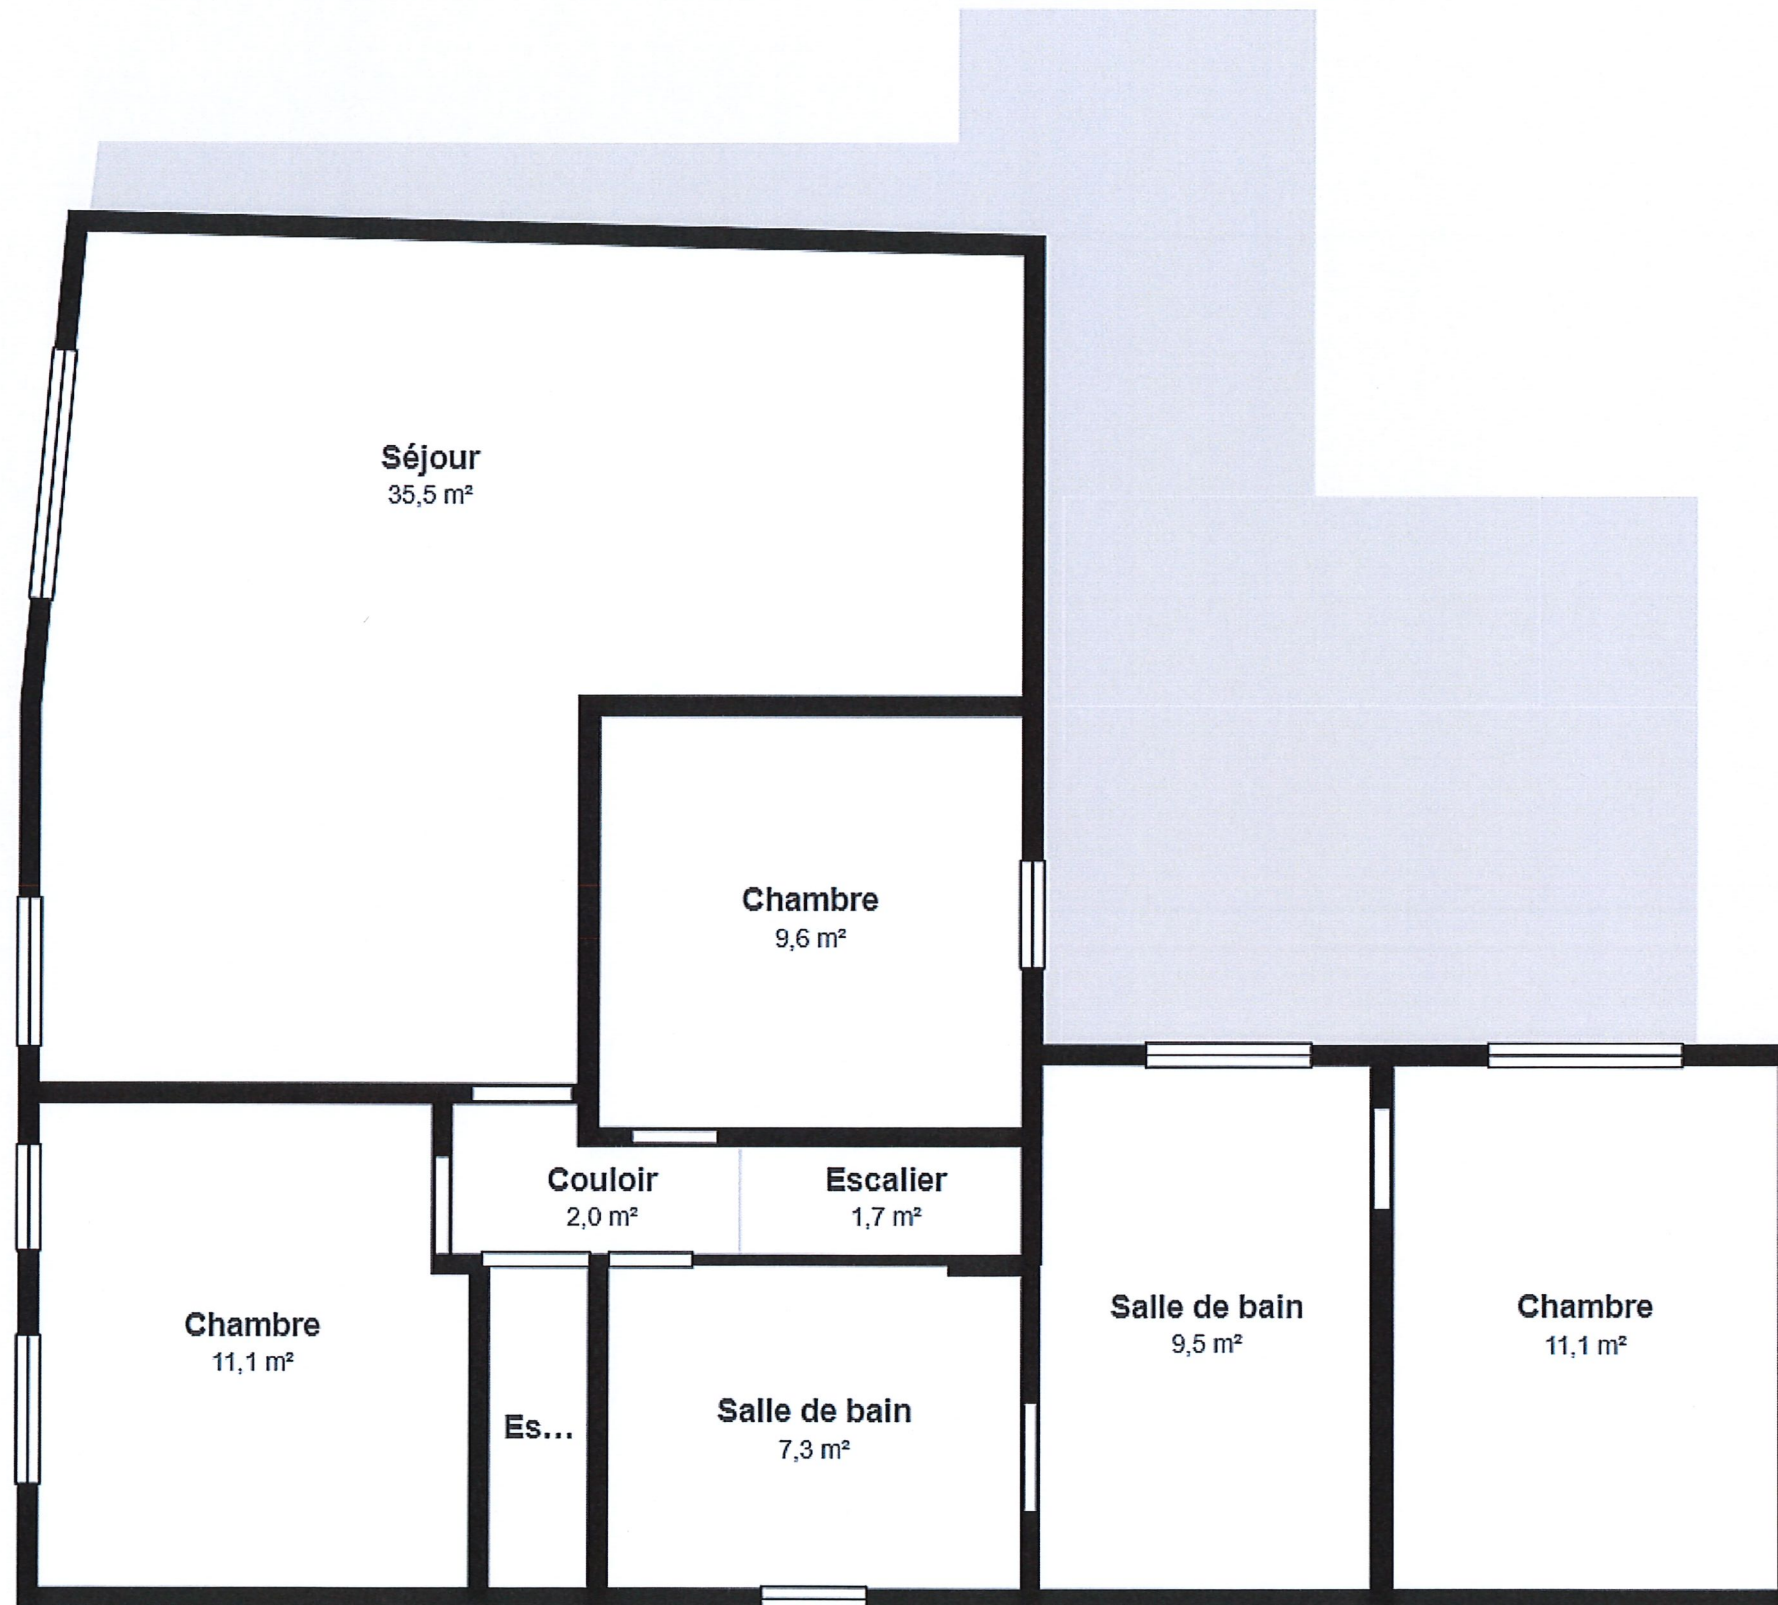


 Matterport Property Report:

18 Rue Montagne de la Ville

Gross Floor Area - Full Property 237,4 m² | Floor 1 91,2 m²

Sizes and dimensions are approximate, actual may vary

Visit 3D space on
 Matterport

 Matterport Property Report:

18 Rue Montagne de la Ville

Gross Floor Area - Full Property 237,4 m² | Floor 2 104,1 m²

Sizes and dimensions are approximate, actual may vary

Visit 3D space on
 Matterport

Grenier
38,1 m²