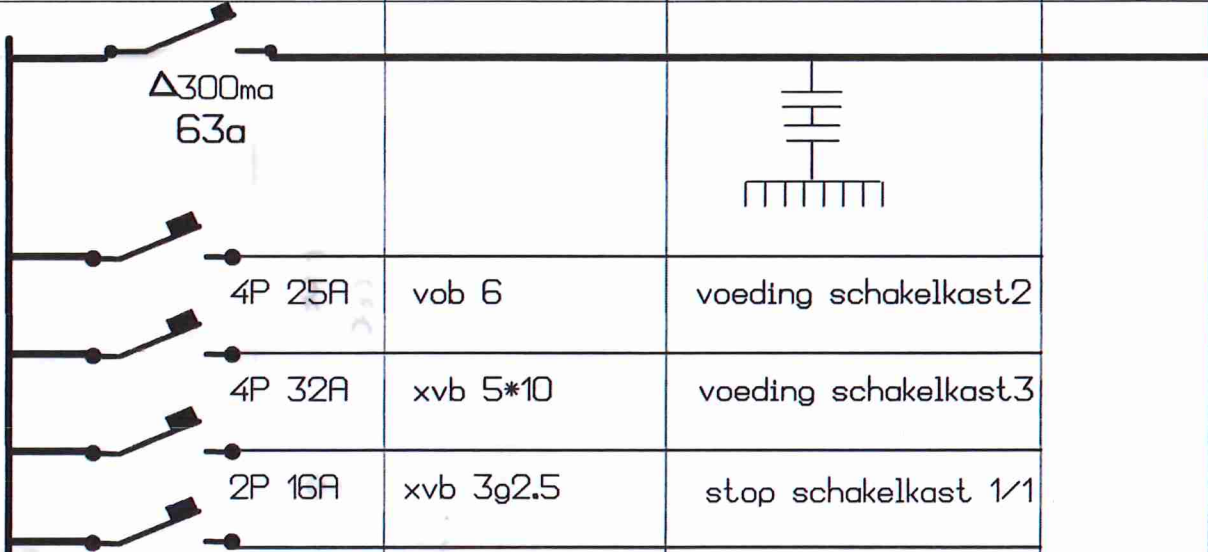

Kringbeveiliging	Bekabeling	Toestellen	Kring	Lok.

vob 6	voeding schakelkast2
xvb 5*10	voeding schakelkast3
xvb 3g2.5	stop schakelkast 1/1

Handwritten signature in blue ink.

Handwritten signature in blue ink.