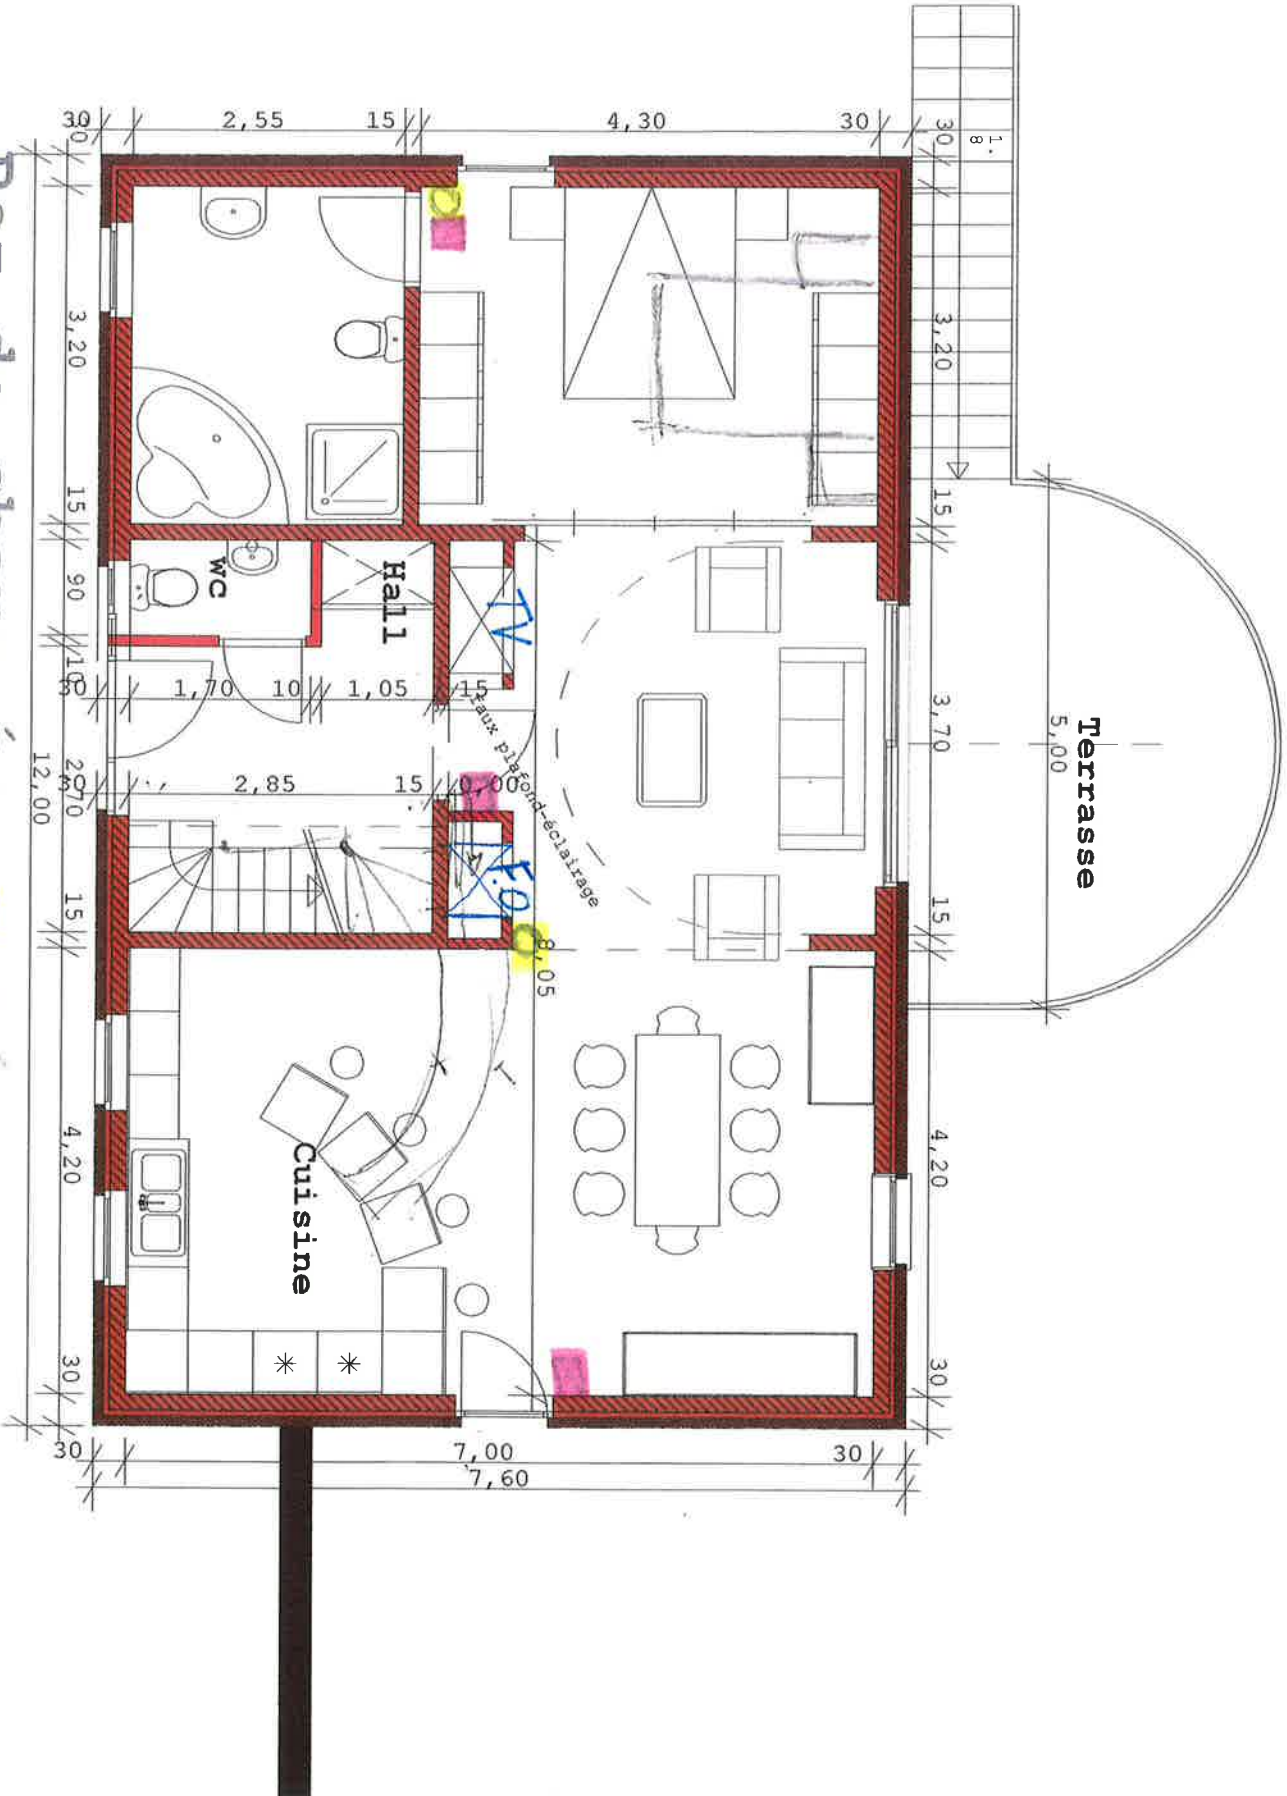

Etage 1

façade avant

façade avant

façade avant

x0.15

0.00

-0.55

1,10 / 1,05

80

2,15

1,65 / 50

1,10 / 1,05

80

DH2

Rez de chaussée

Sous-sol

Handwritten notes and symbols: a yellow circle with an arrow, a pink square with an arrow, and other scribbles.

Handwritten note: 50h9fo

Handwritten note: 12034