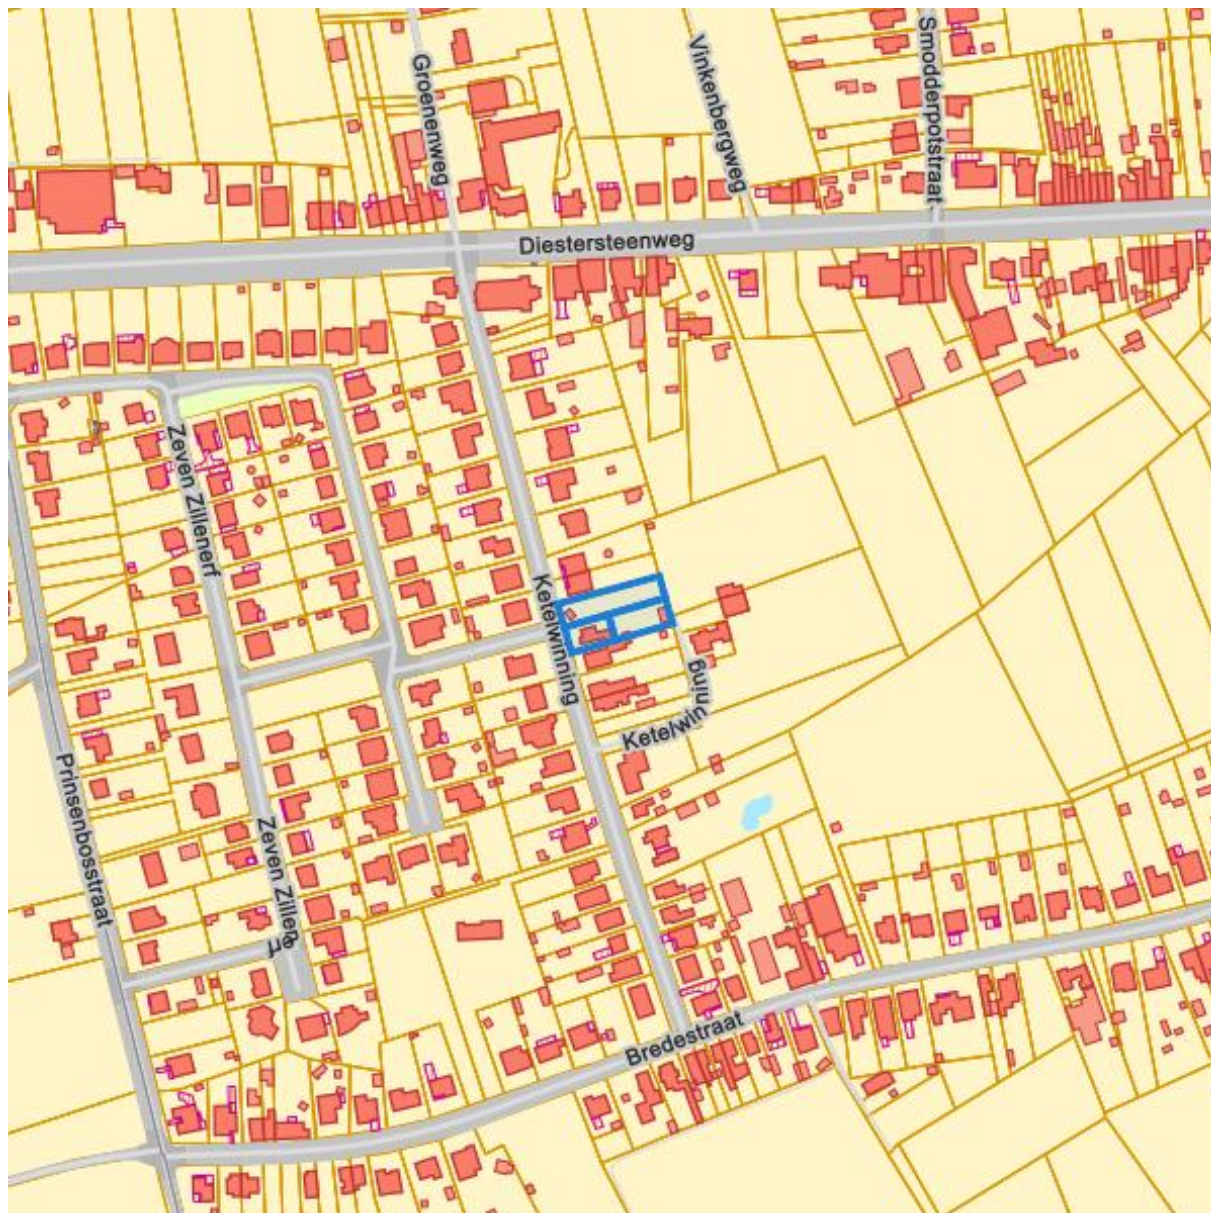

Ketelwinning 20, 3293 Kaggevinne
Ketelwinning, 3293 Kaggevinne
Ketelwinning, 3293 Kaggevinne

Omgeving

Dossier: 00-06-5284/001