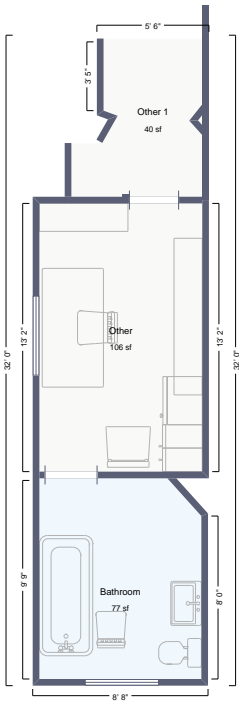

# Floorplan

51 Oedenkovenstraat, Anvers, Province d'Anvers

Approximately 255 sf total

made with  
polycam