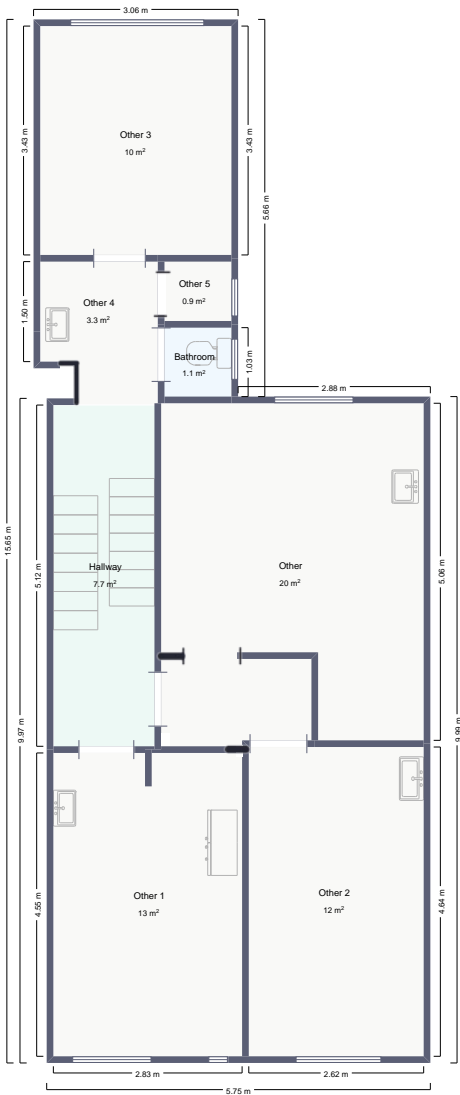

Vloerplan (2V)

95 Maria-Theresiastraat, Leuven, Vlaams-Brabant

Approximately 75 m² total

(Indicatief)

made with
polycam