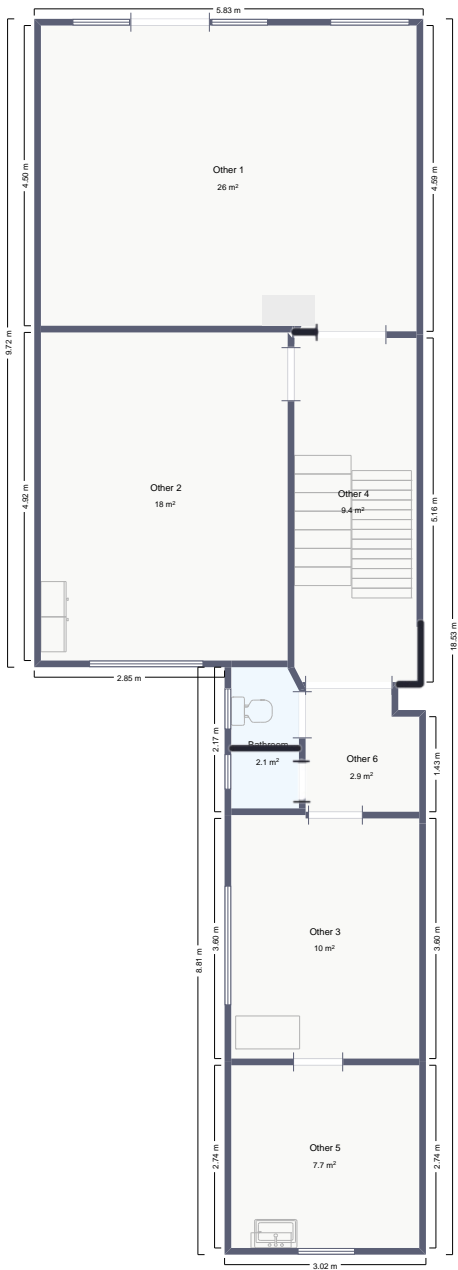

Vloerplan (1V)

95 Maria-Theresiastraat, Leuven, Vlaams-Brabant

Approximately 83 m² total

(Indicatief)

made with
polycam