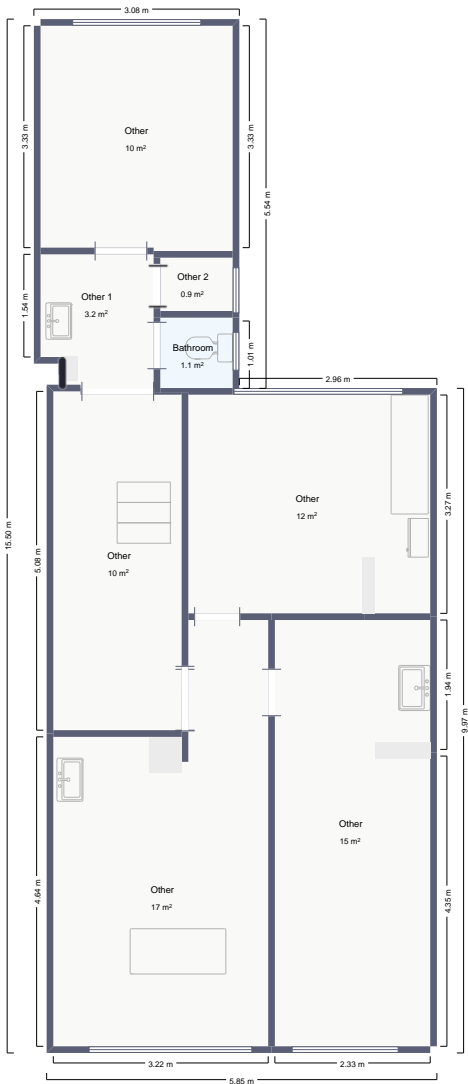

# Vloerplan (3V)

95 Maria-Theresiastraat, Leuven, Vlaams-Brabant

Approximately 75 m<sup>2</sup> total

(Indicatief)

made with  
polycam